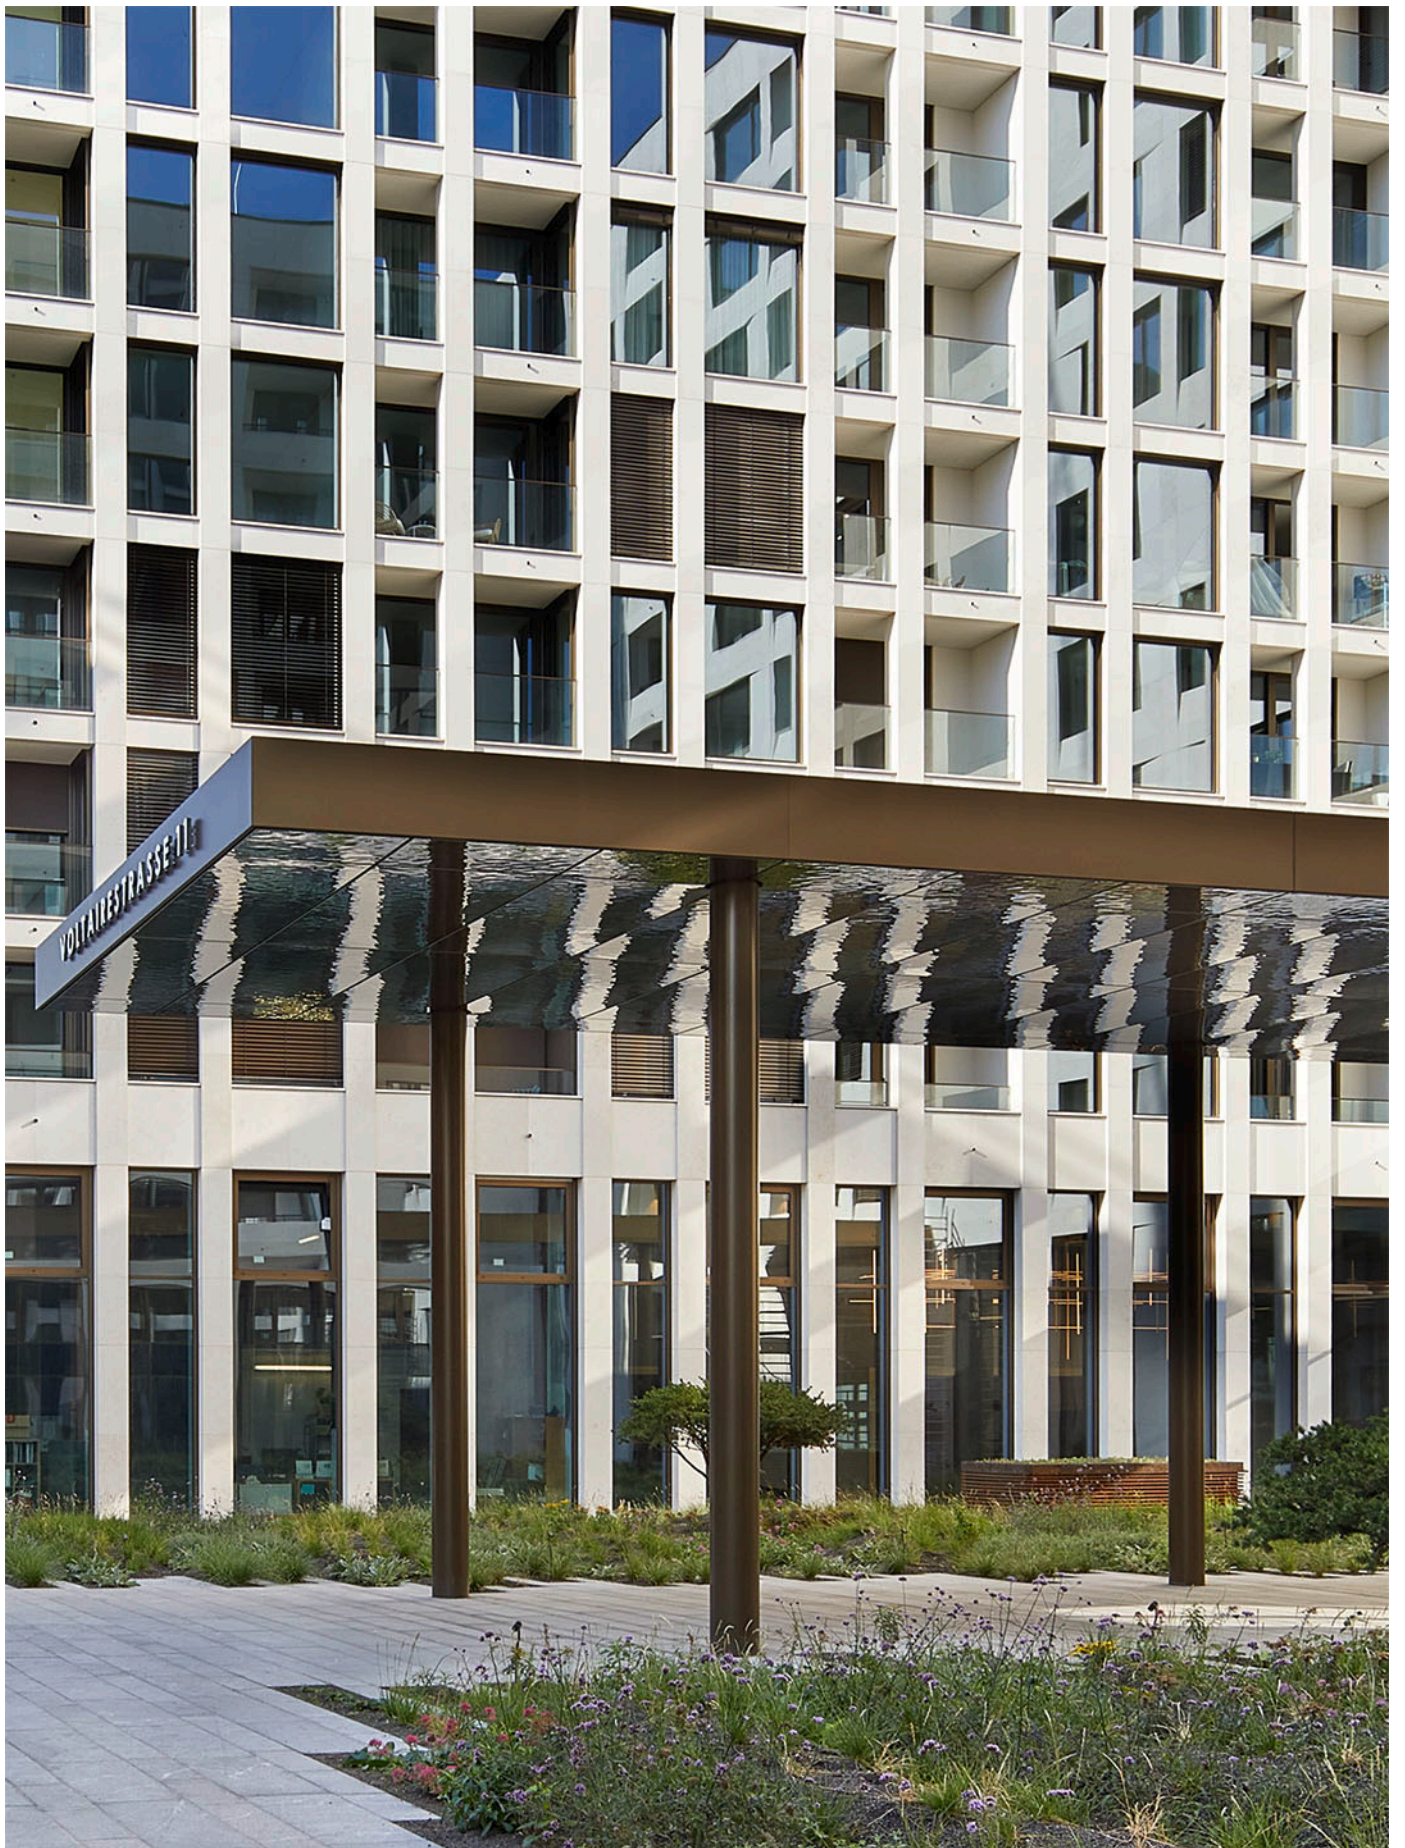

VOLTAIRESTRASSE

Germany
Berlin

Building
Grandaire

Architects
Giorgio Gullotta

General Contractor
Kondor Wessels

Mirroring Panels
EXYD-M

Substructure
Lindner

Photos
Jochen Stüber